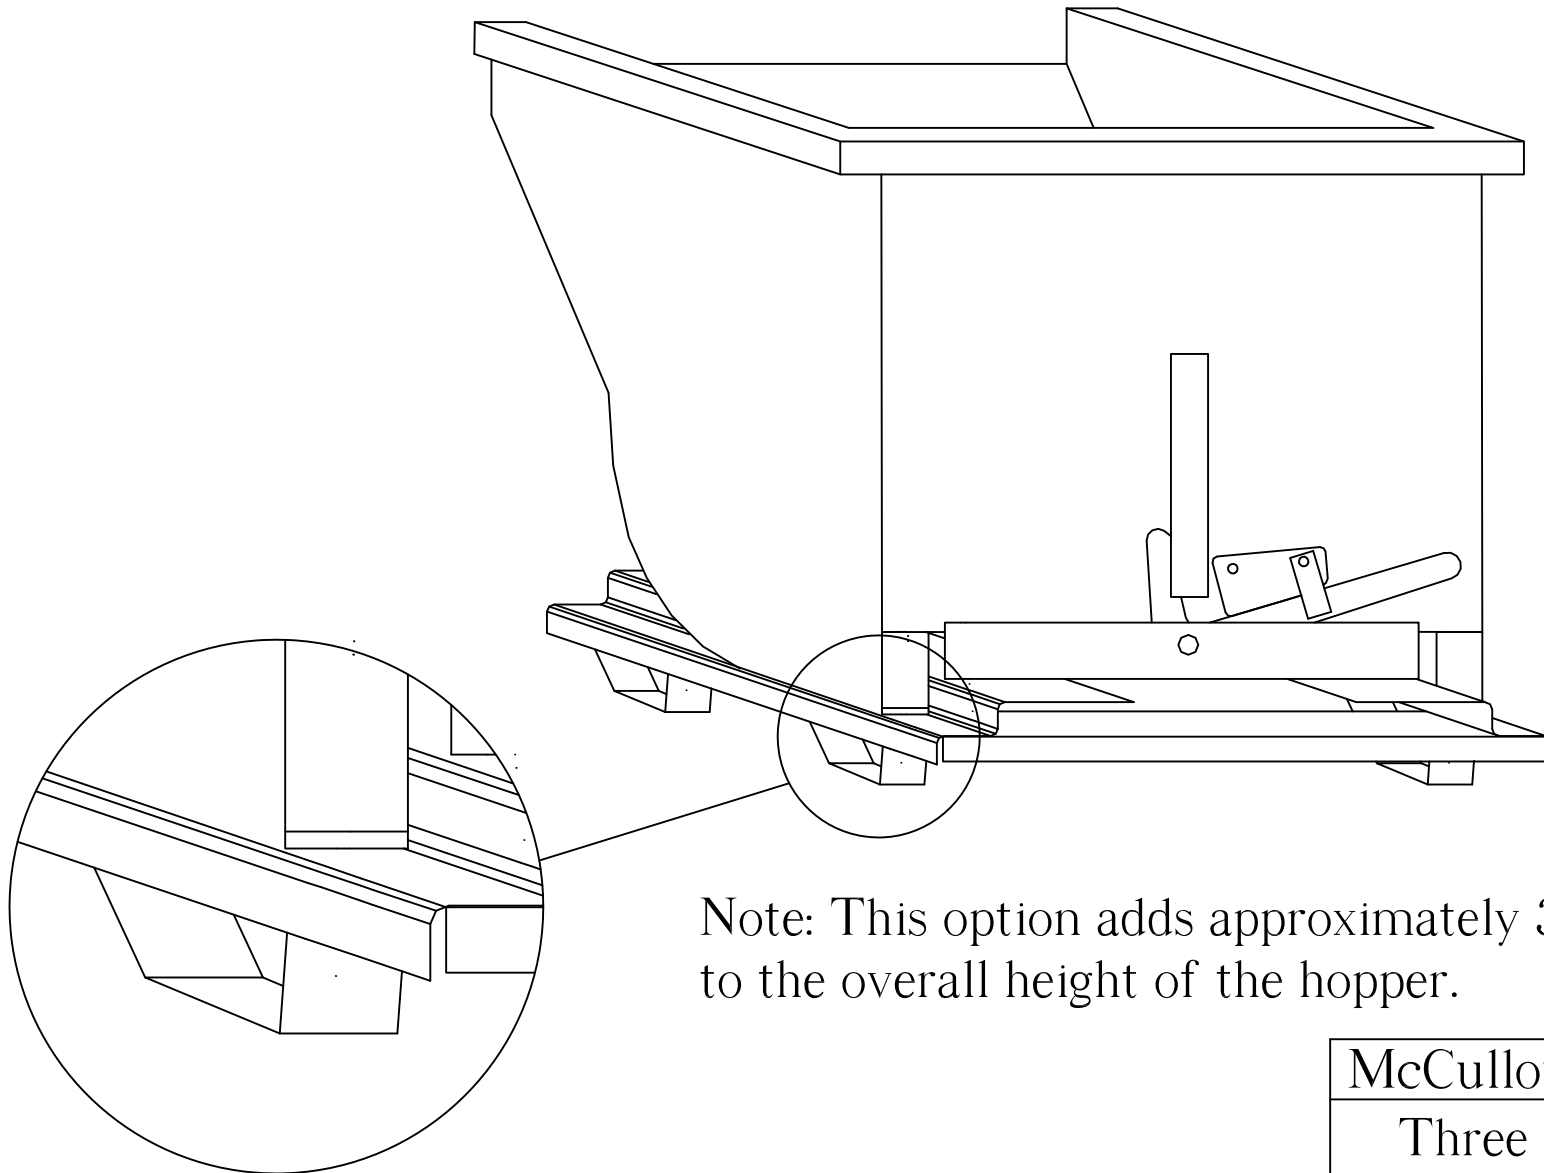

Three Way Entry,
Fork openings added on each side of hopper
allowing it to be picked up from ether side.

Note: This option adds approximately 3"
to the overall height of the hopper.

McCullough Ind., Inc.

Three Way Entry

SIZE B	FSCM NO.	DWG NO.	REV
SCALE none		SHEET OF	

REVISED MAY 90